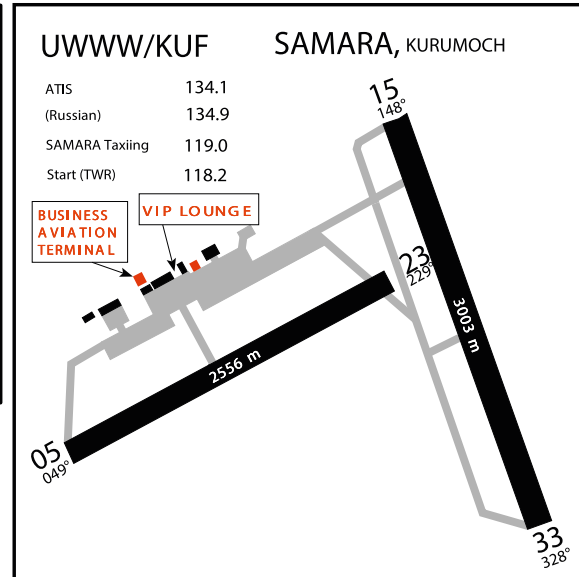

Jet Port Region

AIRPORT SERVICES

Our contacts:

Phone / Fax: (343) 272-66-99

SITA: SVXREXH

e-mail: ops@jp-region.ru

web: www.jp-region.ru

- Ground handling arrangements
- Representative services for airlines
- Competitive Jet A1 fuel prices
- Customs and immigration assistance
- First class catering
- VIP lounges
- Crew and passenger ground transportation
- Hotel accommodations at discounted rates
- Taxi and limousine service
- 24-hours / 365 days friendly, professional service