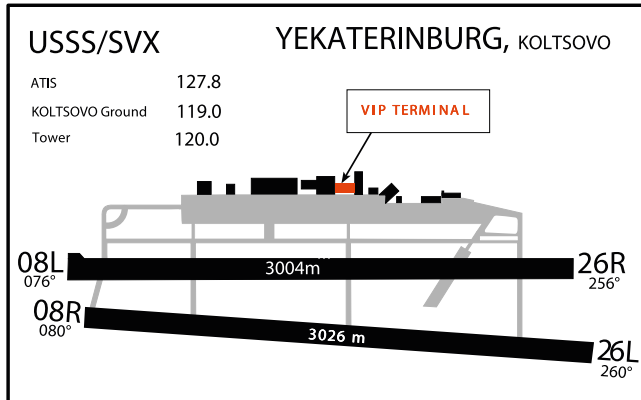

Jet Port Region

AIRPORT SERVICES

Our contacts:

Phone / Fax: (343) 272-66-99

SITA: SVXREXH

e-mail: ops@jp-region.ru

web: www.jp-region.ru

- Ground handling arrangements
- Representative services for airlines
- Competitive Jet A1 fuel prices
- Customs and immigration assistance
- First class catering
- VIP lounges
- Crew and passenger ground transportation
- Hotel accommodations at discounted rates
- Taxi and limousine service
- 24-hours / 365 days friendly, professional service